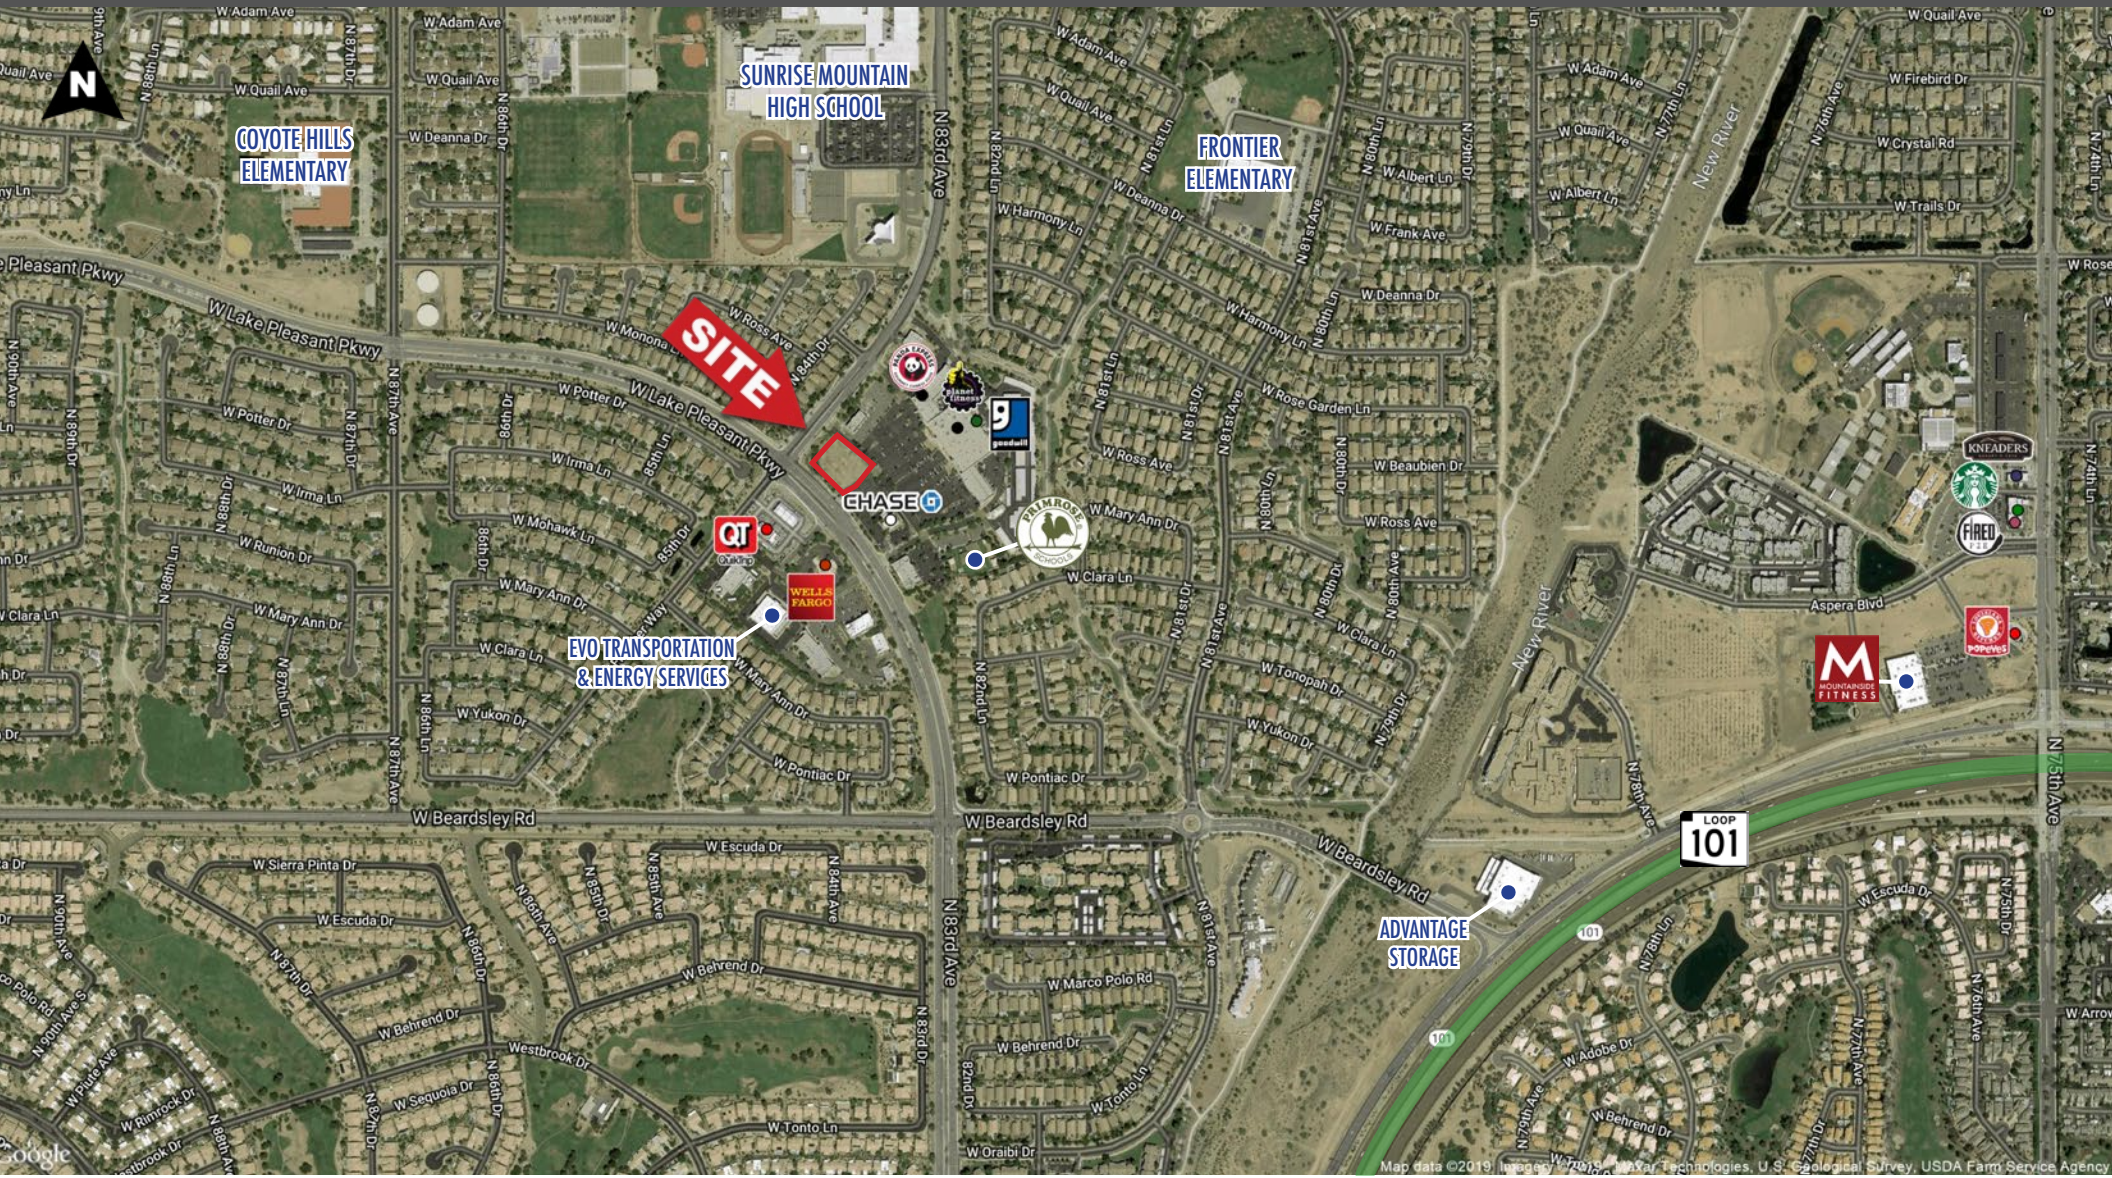

8294 W LAKE PLEASANT PKWY | PEORIA, AZ

FOR INFORMATION CONTACT:

Josh Simon
480.588.2999
joshua@simoncre.com

SimonCRE
6900 E. 2nd Street
Scottsdale, AZ 85251
simoncre.com

8294 W LAKE PLEASANT PKWY | PEORIA, AZ

Site Highlights:

- Proposed ±5,943 SF Kerry's Car Care
- Located on ±1.26 acre lot
- Situated at heavily-traveled hard corner with ±50,000 VPD passing the site
- Dense trade area with more than 90,000 residents in a 3-mile radius