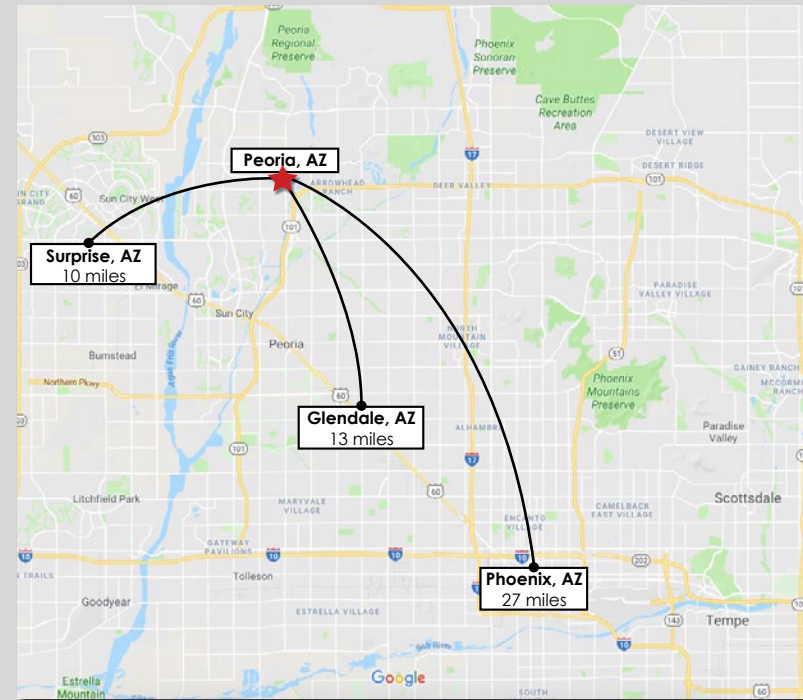

8294 W LAKE PLEASANT PKWY | PEORIA, AZ

FOR INFORMATION CONTACT:

Josh Simon
480.588.2999
joshua@simoncre.com

SimonCRE
6900 E. 2nd Street
Scottsdale, AZ 85251
simoncre.com

8294 W LAKE PLEASANT PKWY | PEORIA, AZ

Site Highlights:

- Proposed ±5,943 SF Kerry's Car Care
- Located on ±1.26 acre lot
- Situated at heavily-traveled hard corner with ±50,000 VPD passing the site
- Dense trade area with more than 90,000 residents in a 3-mile radius