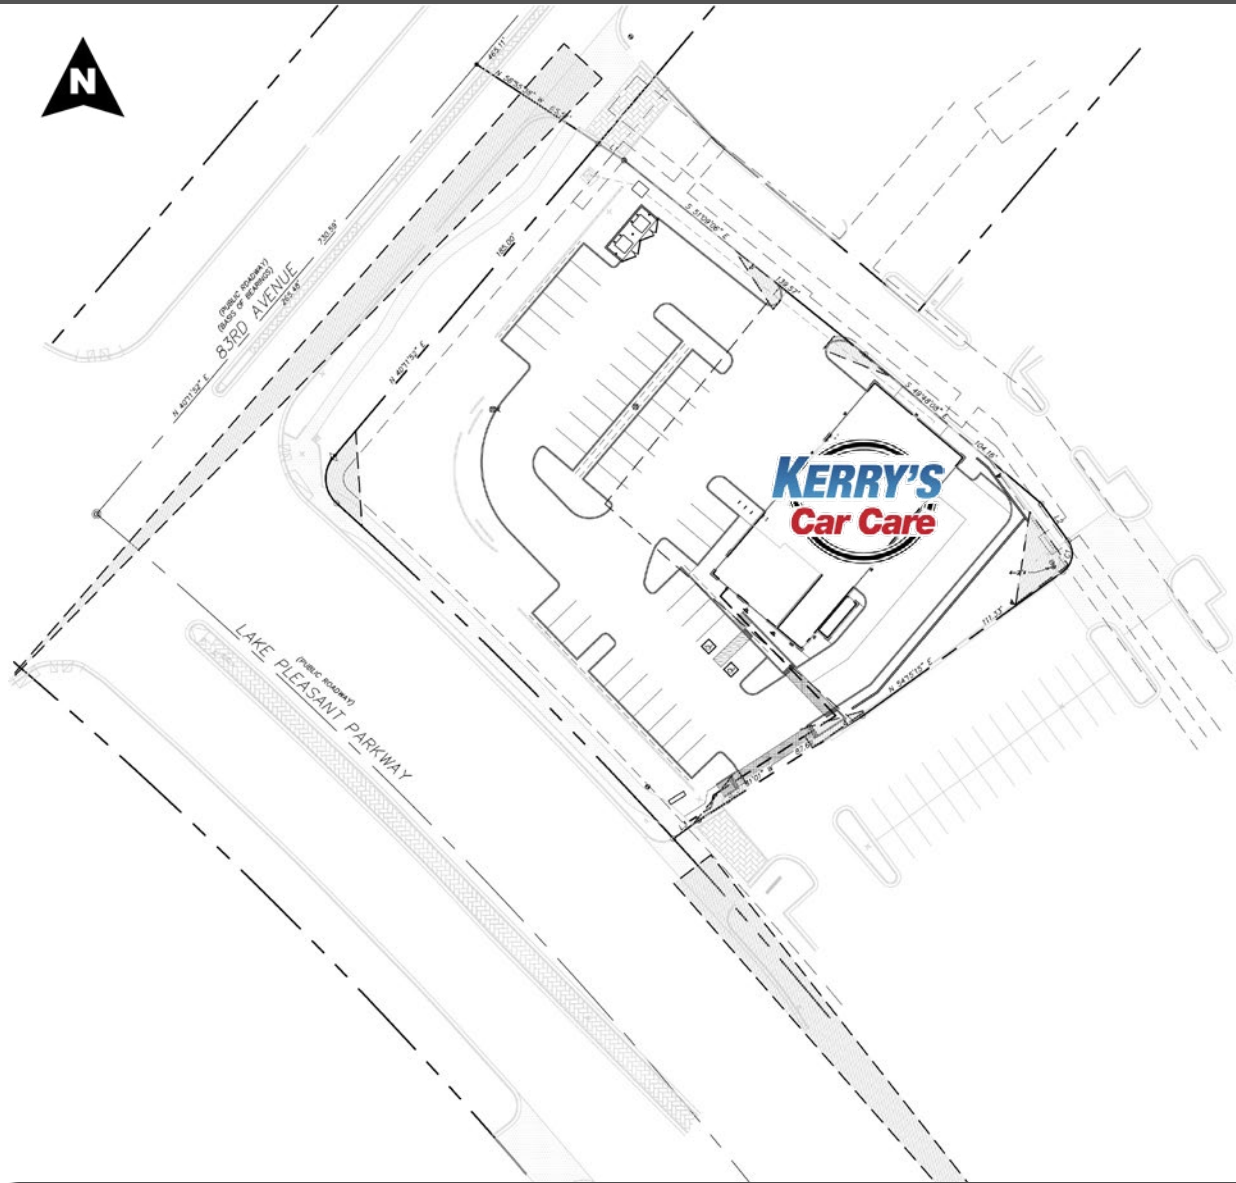

8294 W LAKE PLEASANT PKWY | PEORIA, AZ

FOR INFORMATION CONTACT:

Josh Simon
480.588.2999
joshua@simoncre.com

SimonCRE
6900 E. 2nd Street
Scottsdale, AZ 85251
simoncre.com

8294 W LAKE PLEASANT PKWY | PEORIA, AZ

Site Highlights:

- Proposed ±5,943 SF Kerry's Car Care
- Located on ±1.26 acre lot
- Situated at heavily-traveled hard corner with ±50,000 VPD passing the site
- Dense trade area with more than 90,000 residents in a 3-mile radius