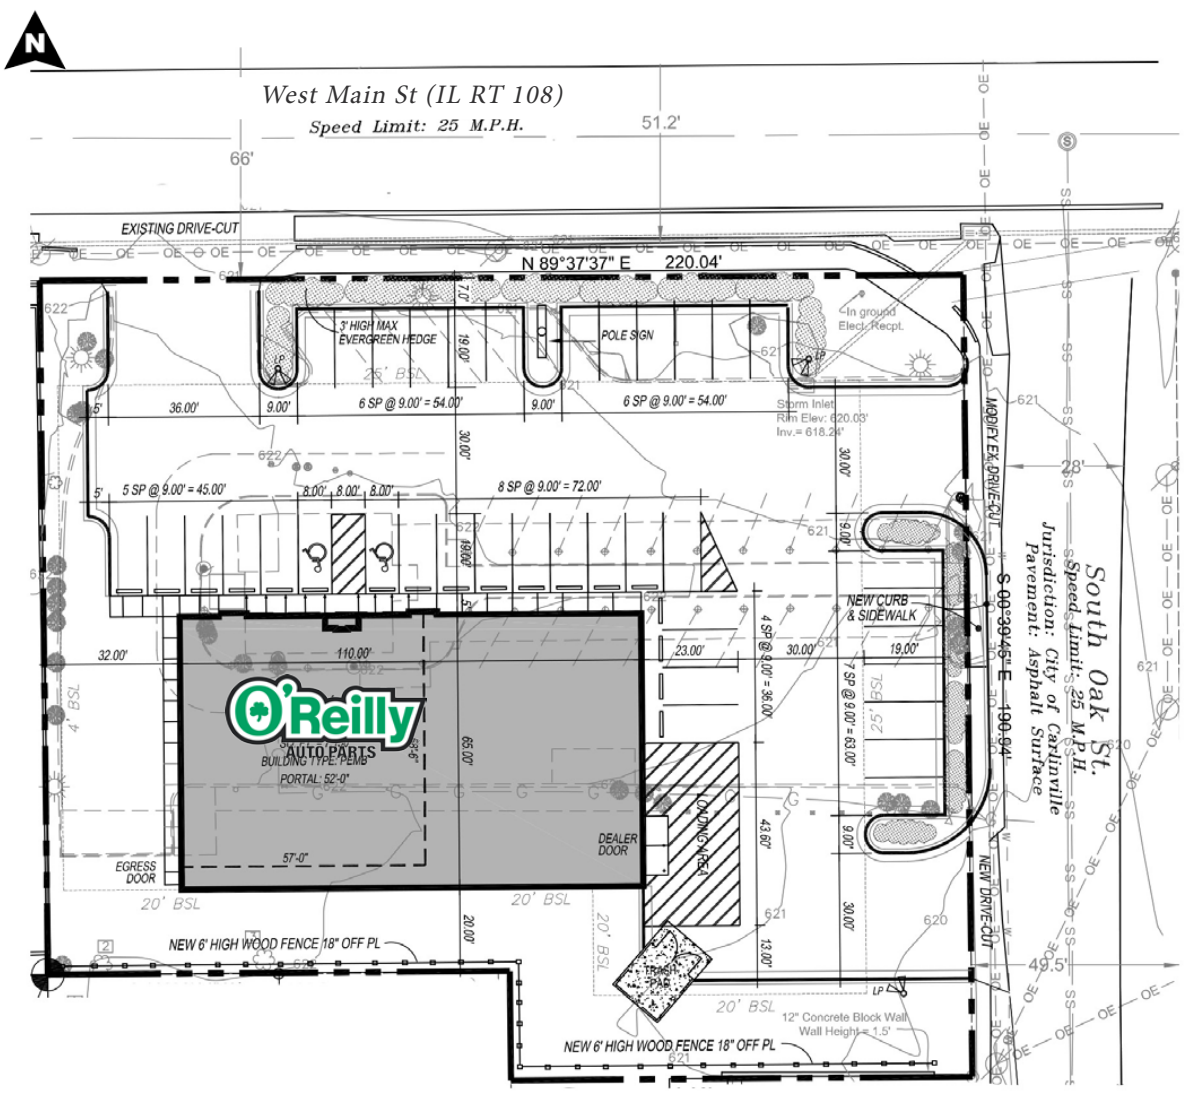

401 W MAIN ST | CARLINVILLE, IL

Map data ©2017 Google Imagery ©2017 DigitalGlobe, USDA Farm Service Agency

FOR INFORMATION CONTACT:
 Jeff Carpenter
 480.745.2446
 jeff.carpenter@simoncre.com

SimonCRE
 6900 E. 2nd Street
 Scottsdale, AZ 85251
 simoncre.com

Site Highlights

- Proposed 7,150-SF O'Reilly Auto Parts
- Located on ±0.91-acre lot
- Located just west of the Carlinville Public Square
- Approximately 8,000 VPD on Main Street