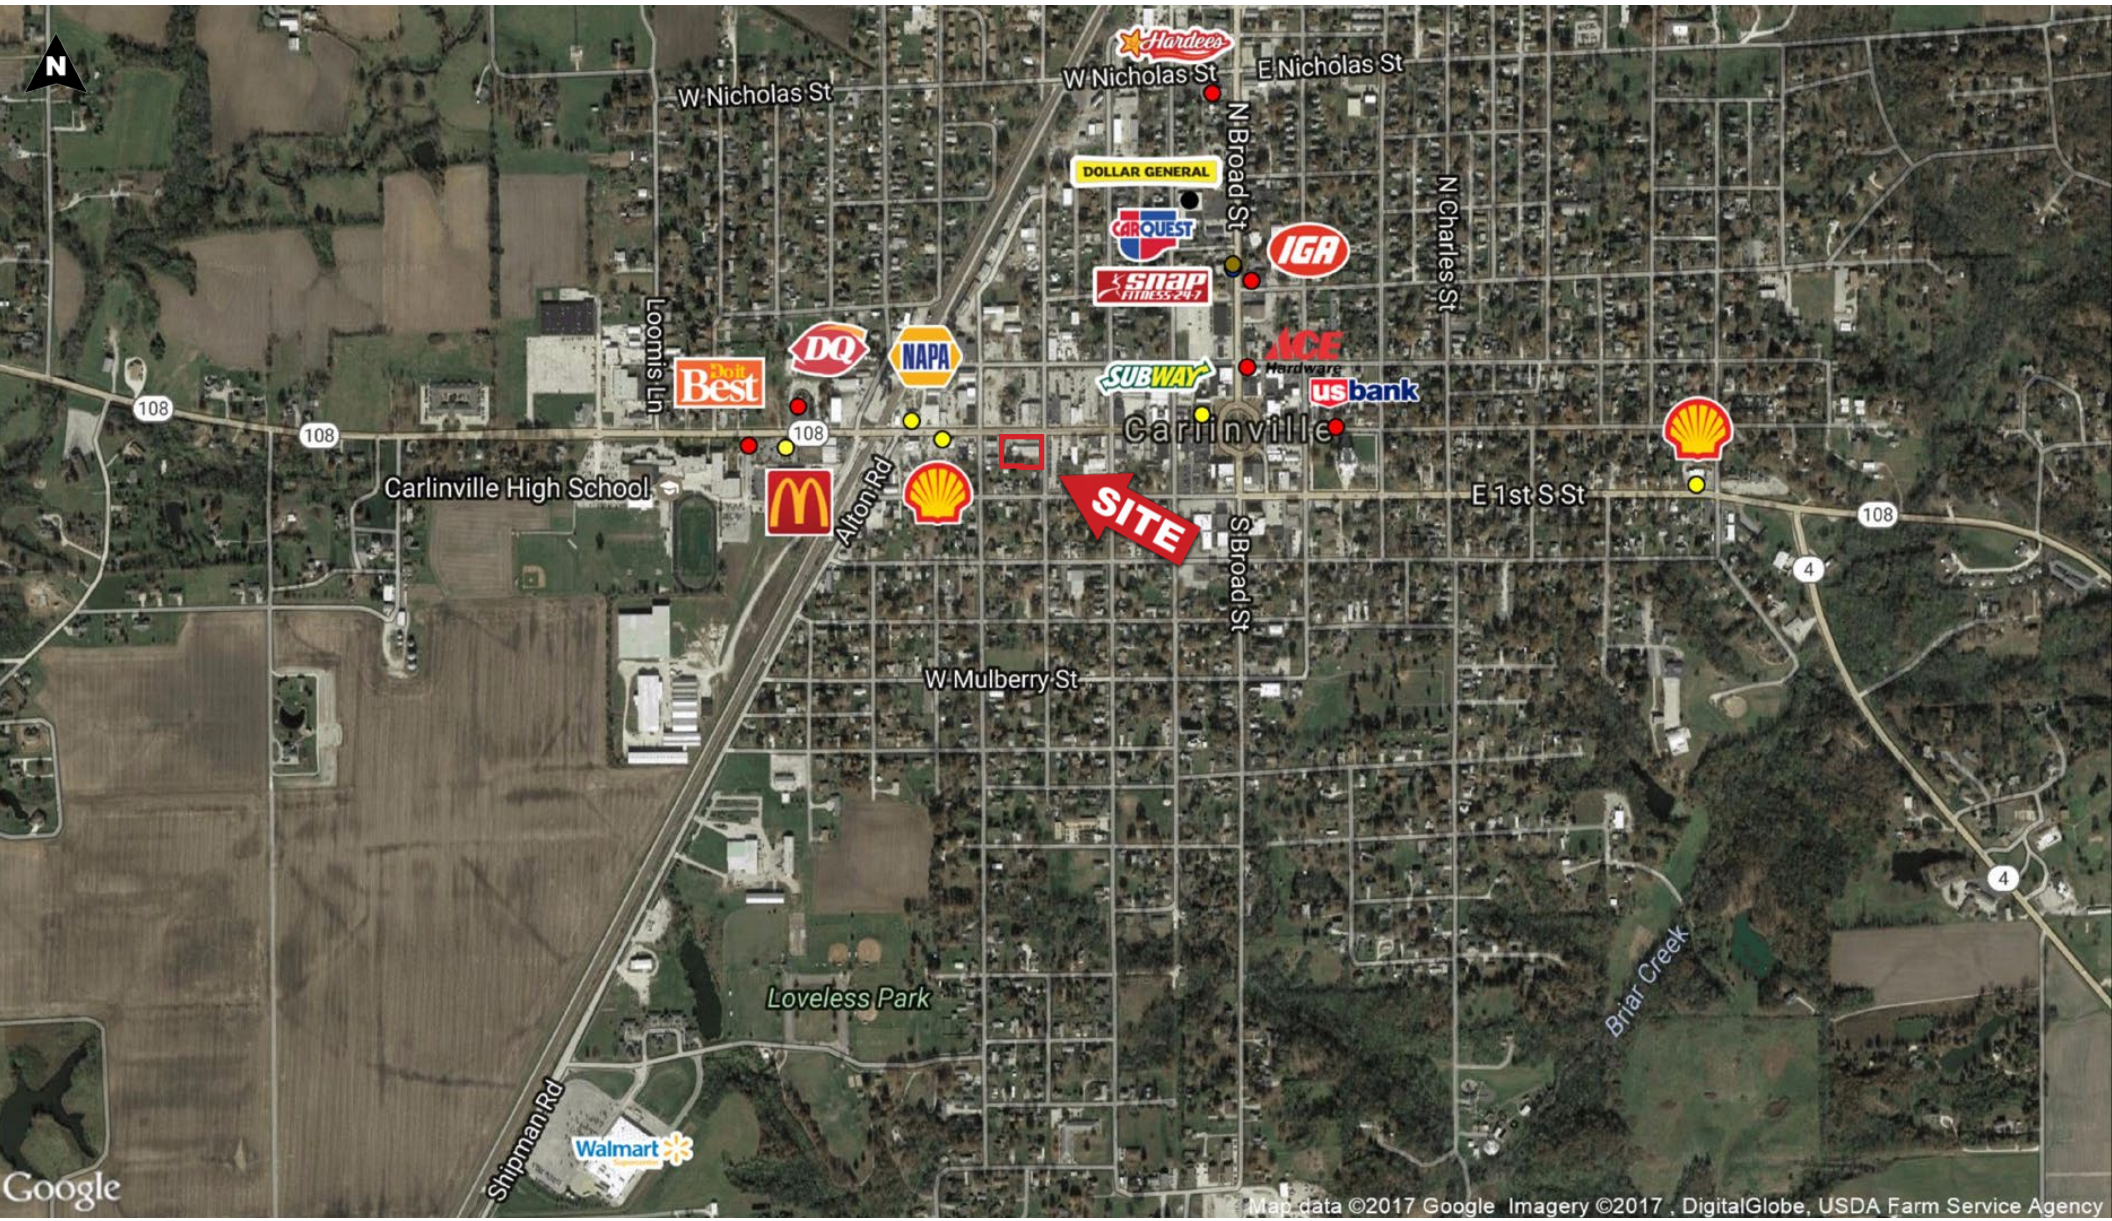

401 W MAIN ST | CARLINVILLE, IL

Map data ©2017 Google Imagery ©2017 DigitalGlobe, USDA Farm Service Agency

FOR INFORMATION CONTACT:
 Jeff Carpenter
 480.745.2446
 jeff.carpenter@simoncre.com

SimonCRE
 6900 E. 2nd Street
 Scottsdale, AZ 85251
 simoncre.com

Site Highlights

- Proposed 7,150-SF O'Reilly Auto Parts
- Located on ±0.91-acre lot
- Located just west of the Carlinville Public Square
- Approximately 8,000 VPD on Main Street