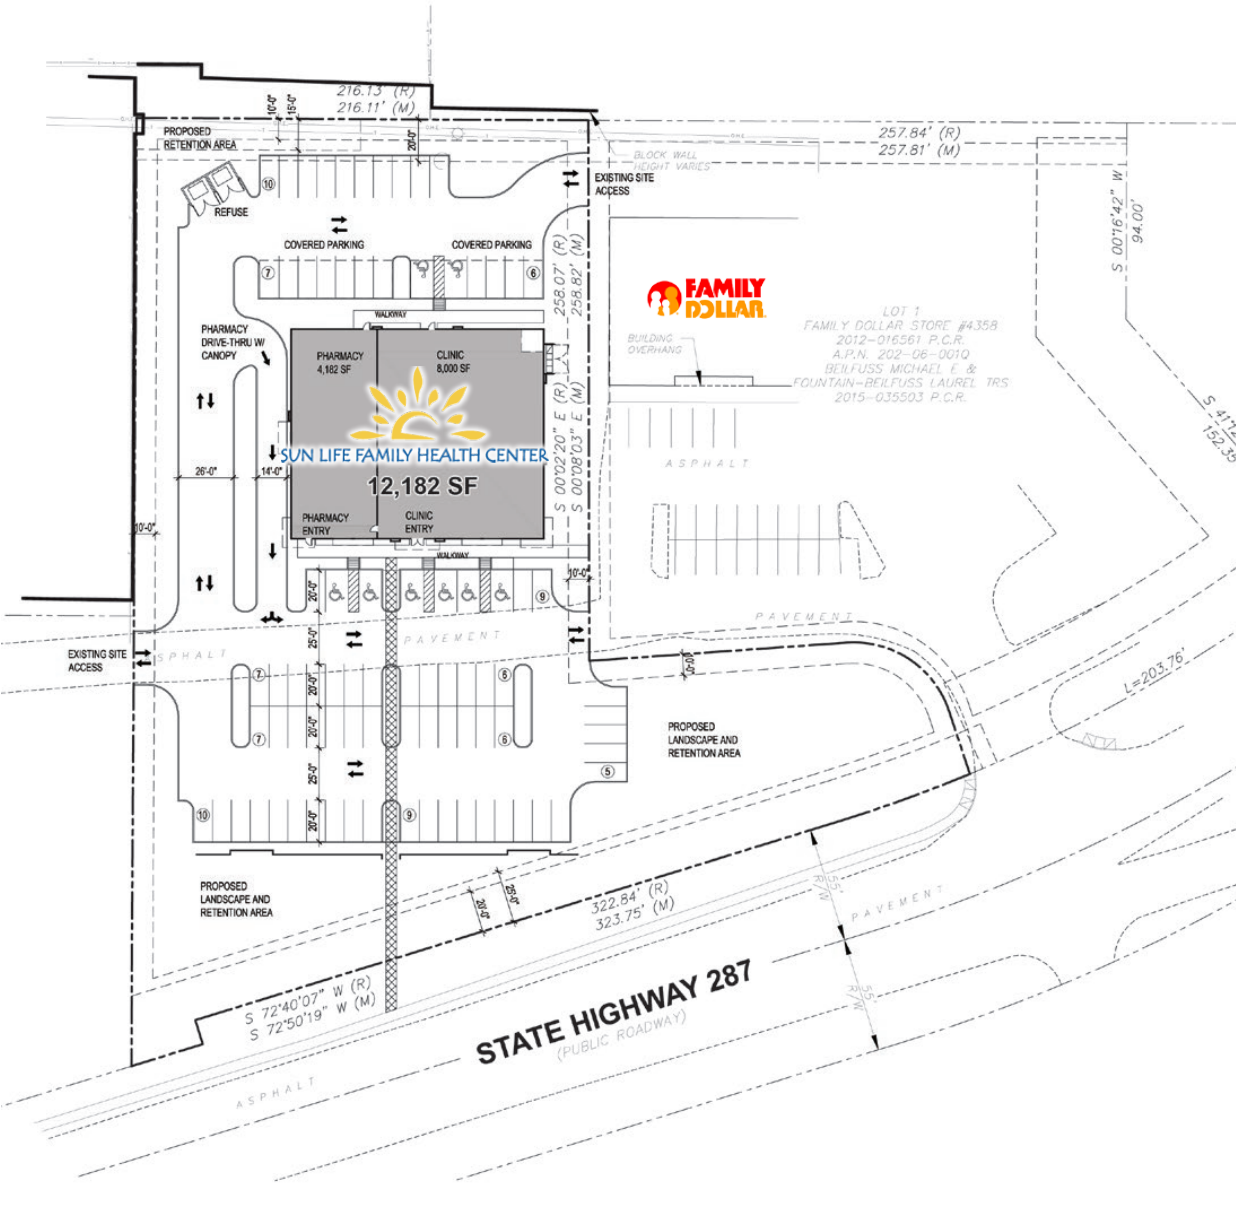

## Site Highlights

- Building size: 12,182 SF building
- Lot size: 2.396 Acres
- Located along busy State Highway 287, and just south of Florence high school
- Adjacent to Florence Historic District